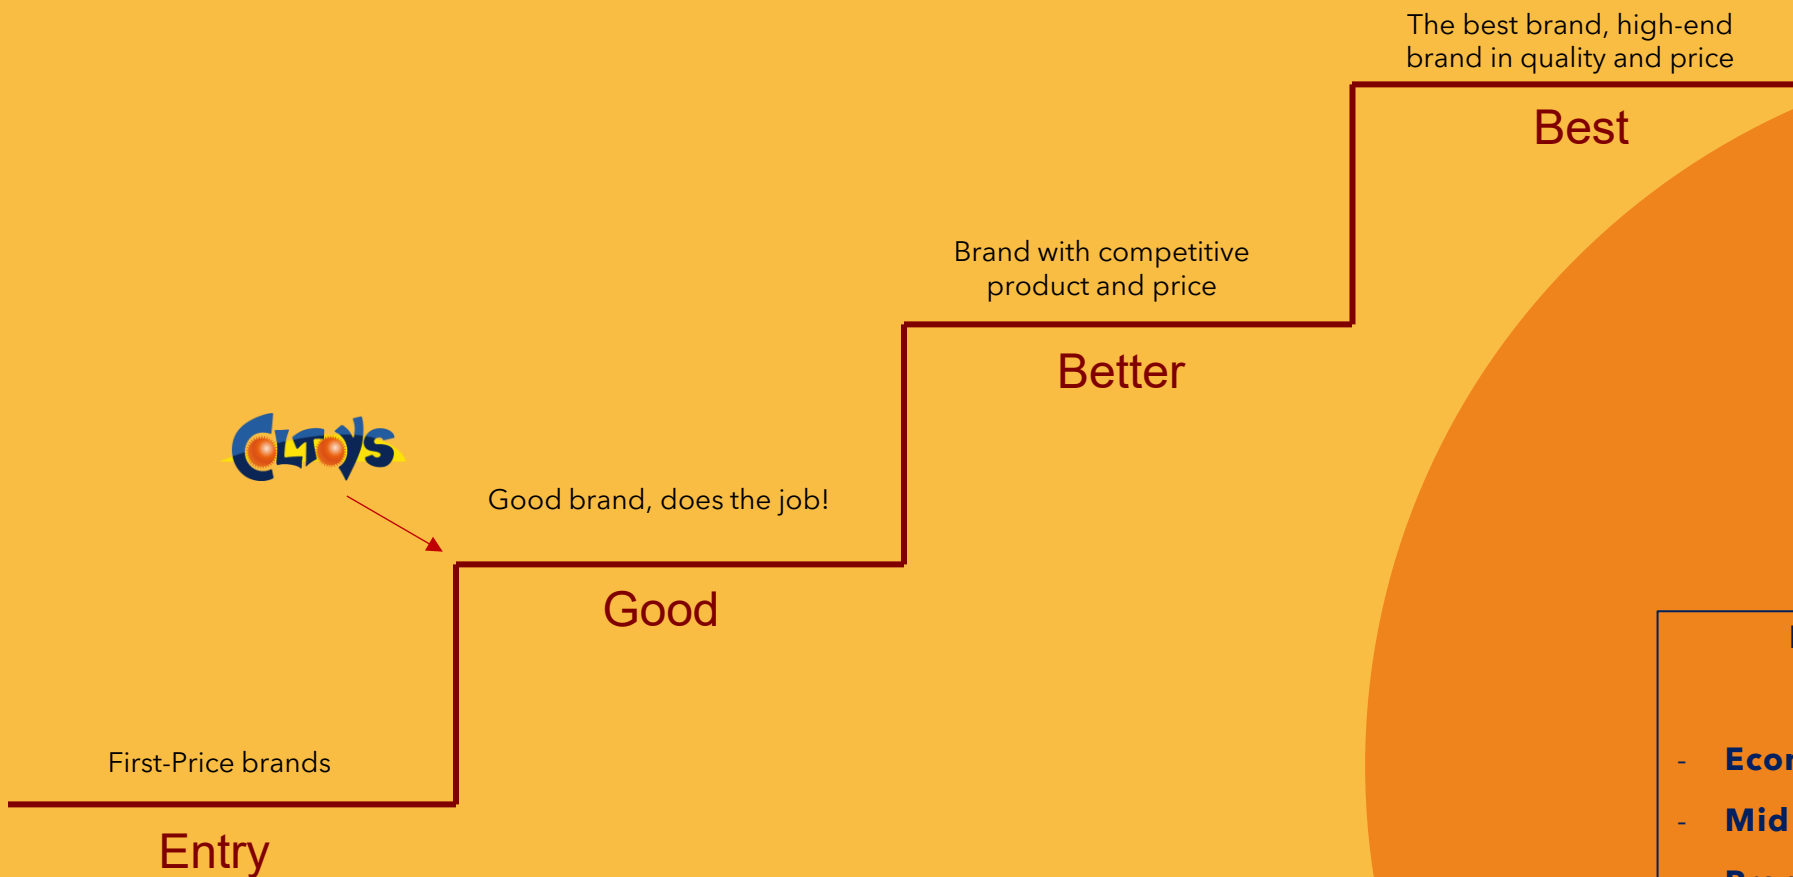

# WHY YOU SHOULD CONSIDER US

- **Cost:** As competitive as Asia, with the advantage of having the raw material sourced and produced in South America (Colombia)
- **Quality:** Designed to be an outstanding alternative with high-end specs.
- **Safety:** Safe and healthy for dogs, babies, children and dog owners in general. Not as TPR, Plastic or Nylon.
- **Pricing:** Designed to be a differentiated alternative to all consumers looking for the first price (Entry price).
- **Certifications:** Our factory is Sedex/Smeta certified, our toys have product quality seal as well as guaranteed quality seal, & we are a Disney and Universal certified factory for the world.
- **Packaging:** Convenience master cases designed for retail and pet shop stores (Approx. 26 toys per carton box in most of the toys).

## PRICE SEGMENTATION:

- **Economy:** Below USD\$10.00
- **Mid range:** USD\$10 - USD\$24.99
- **Premium: Above** USD\$25