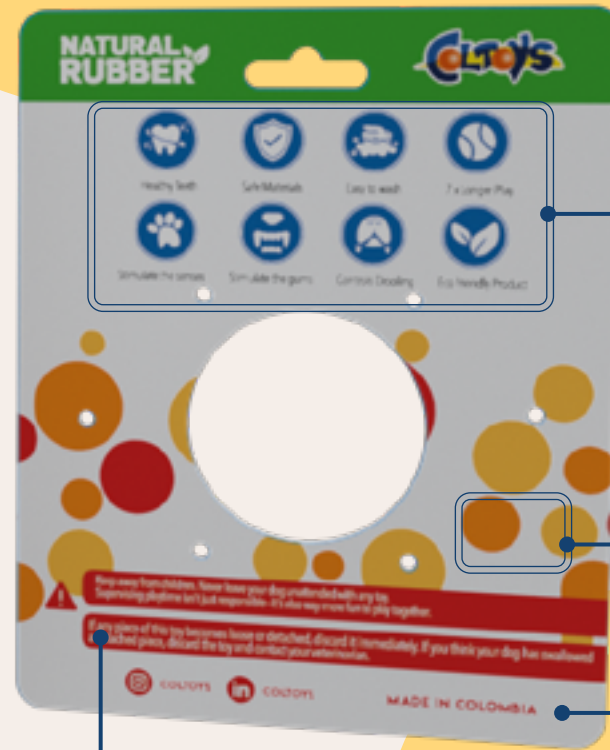

HEIGHT
8.6 IN

LENGTH
5.7 IN

Toy Category

Barcode

Product Iconography

Warning text

Social Media

PACKAGING

FOR BALL

SIZE

HEIGHT
7 IN

LENGTH
5.7 IN

Iconography

Product Area

Toy Category

Product Iconography

Barcode

Social Media

Warning text

PACKAGING

FOR FRISBEE

SIZE

HEIGHT
12.9 IN

LENGTH
10.2 IN