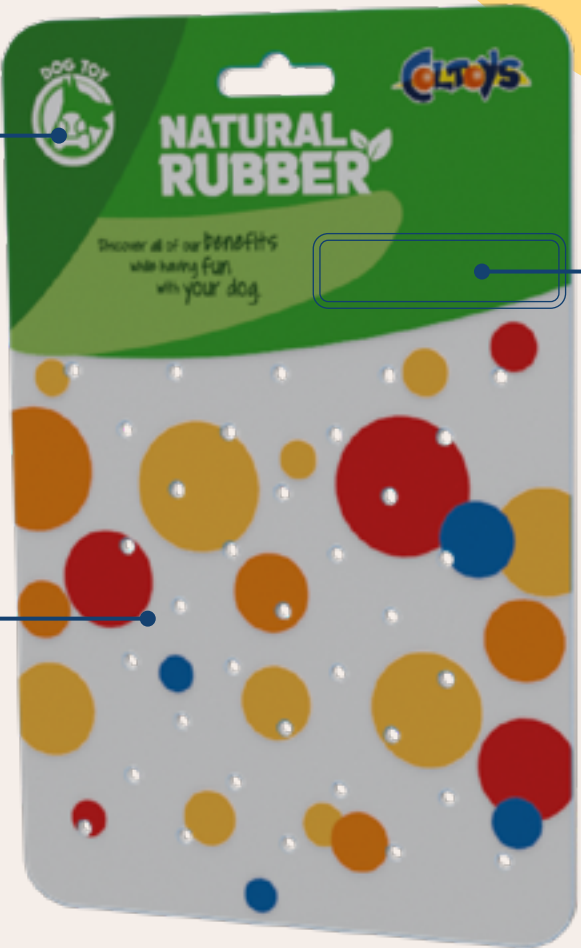

PACKAGING

FOR ALL

Iconography

Product Area

SIZE

HEIGHT
8.6 IN

LENGTH
5.7 IN

Toy Category