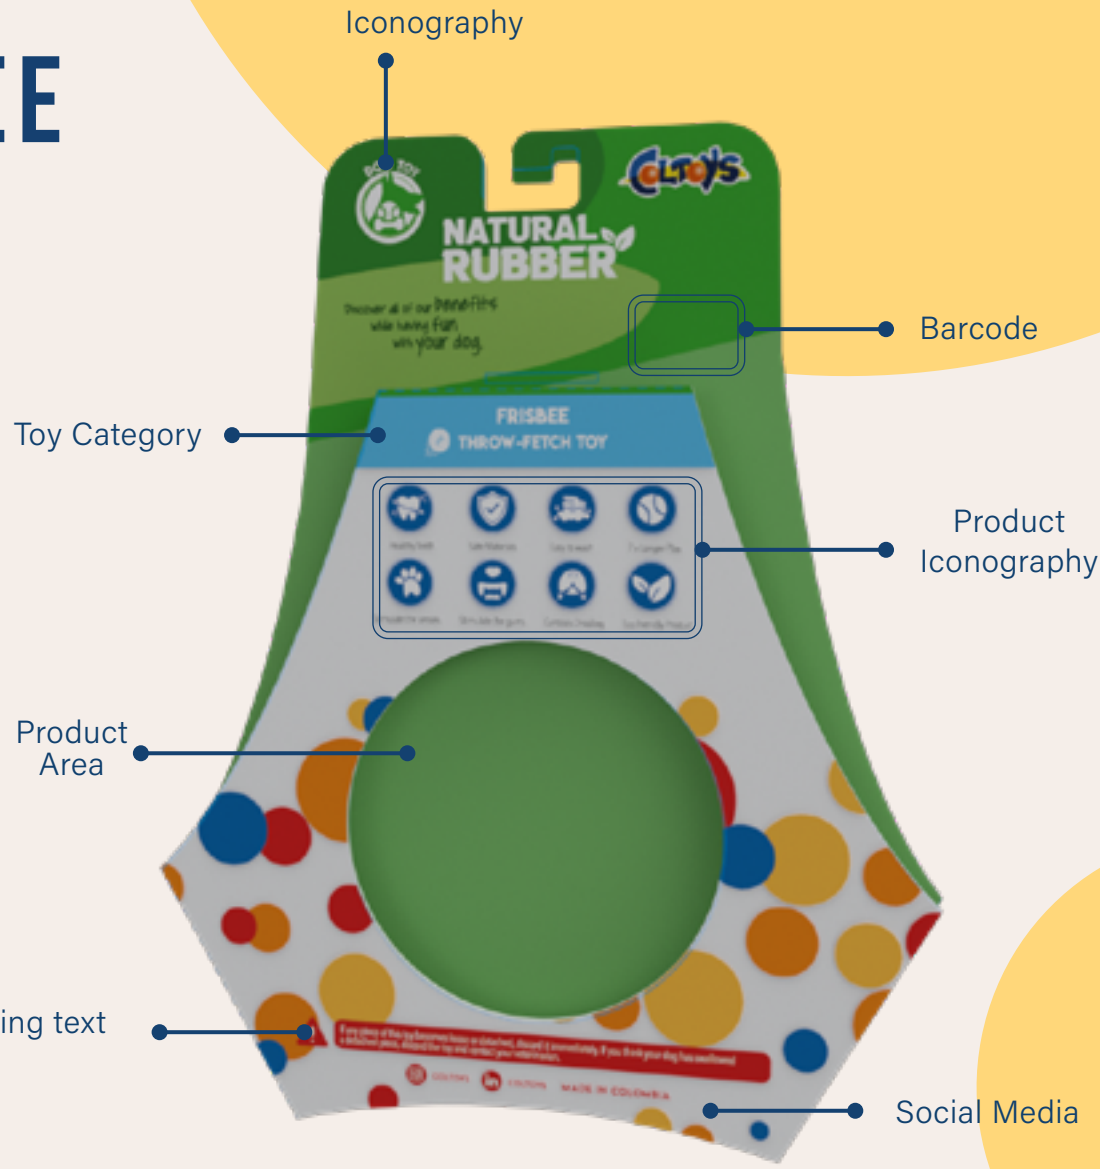

PACKAGING PACKAGING

THE IDEAL PARTNER FOR TOYS.....

Finding all the information has never been so fun,
in our packaging no detail is left untold.

PACKAGING

FOR ALL

Iconography

Product Area

SIZE

HEIGHT
8.6 IN

LENGTH
5.7 IN

Toy Category

Barcode

Product Iconography

Warning text

Social Media

PACKAGING

FOR BALL

SIZE

HEIGHT
7 IN

LENGTH
5.7 IN

Iconography

Product Area

Toy Category

Product Iconography

Barcode

Social Media

Warning text

PACKAGING

FOR FRISBEE

SIZE

HEIGHT
12.9 IN

LENGTH
10.2 IN