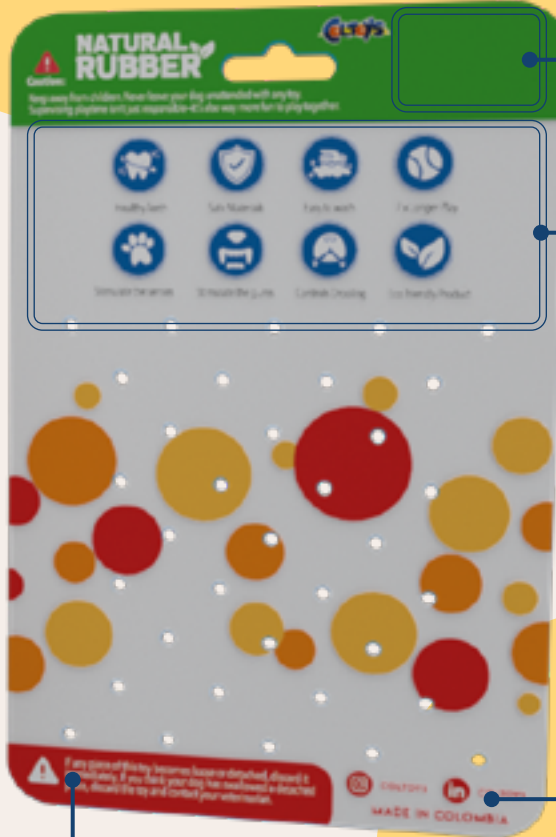

HEIGHT
8.6 IN

LENGTH
5.7 IN

Toy Category

Barcode

Product Iconography

Warning text

Social Media

PACKAGING

FOR BALL

SIZE

HEIGHT
7 IN

LENGTH
5.7 IN

Iconography

Product Area

Toy Category

Product Iconography

Barcode

Social Media

Warning text

PACKAGING

FOR FRISBEE

SIZE

HEIGHT
12.9 IN

LENGTH
10.2 IN