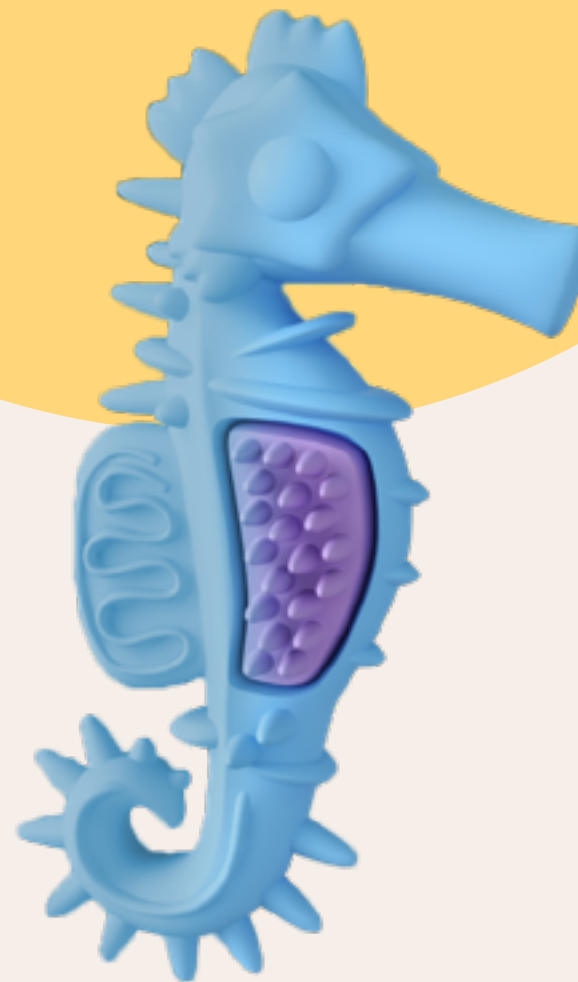

CHEW TOYS

SEAHORSE

33 198

Reference

M

Size

- ☒ Rigid
- ☐ Soft
- ☐ Smooth
- ☒ With textures
- ☒ Lickimat
- ☒ Inside Play
- ☐ Outside Play
- ☐ Treat Dispenser

SCENT

Optional / Custom

NATURAL RUBBER

Material

BLUE/PURPLE

Options Color