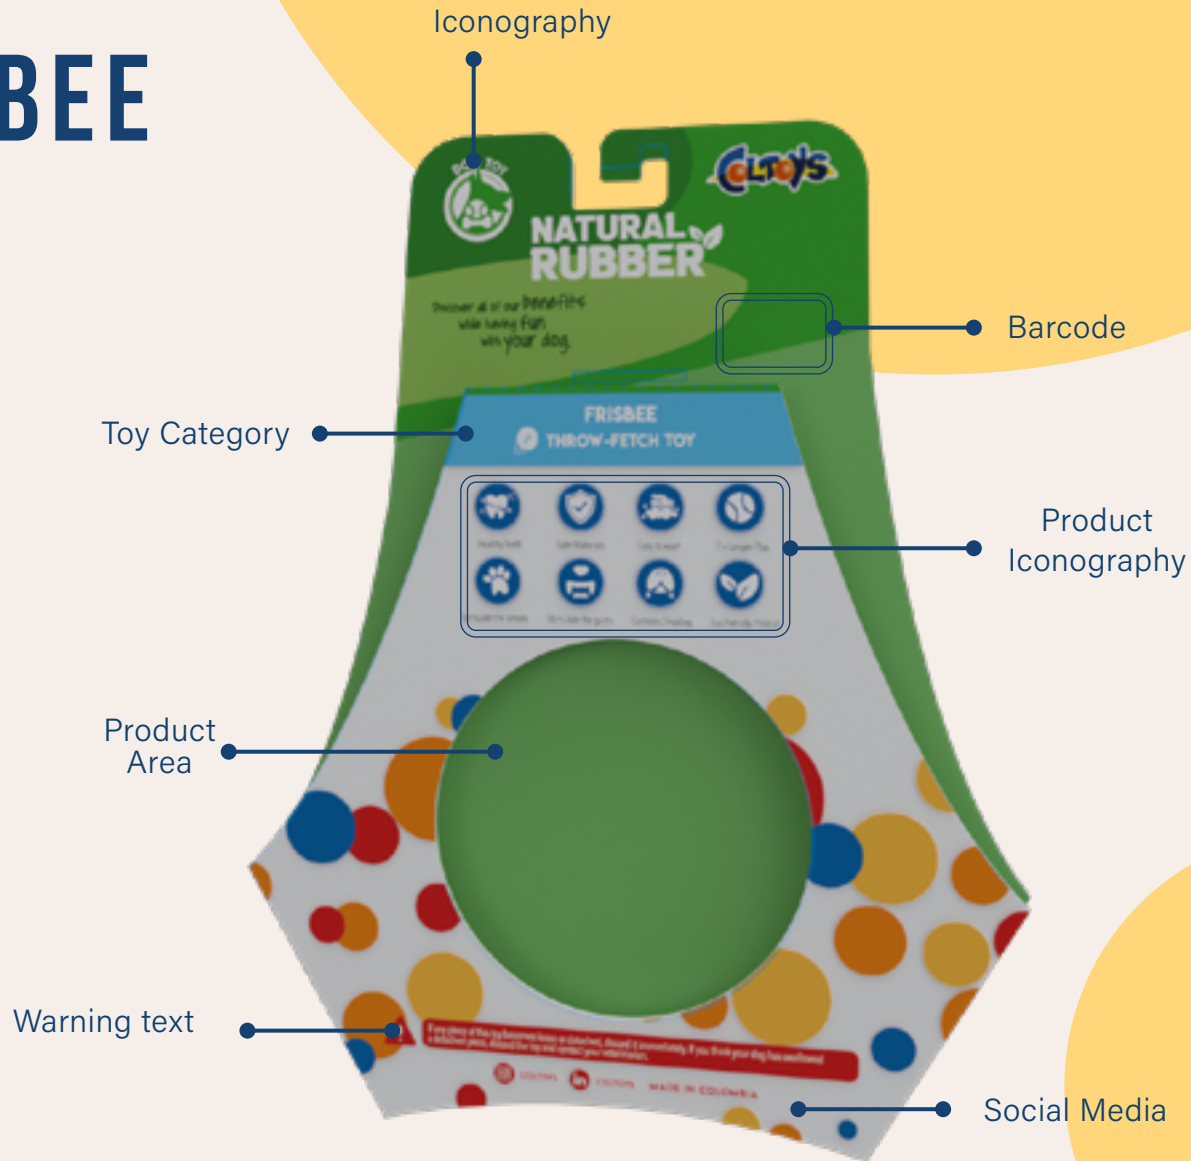

PACKAGING

FOR FRISBEE

SIZE

HEIGHT
12.9 IN

LENGTH
10.2 IN