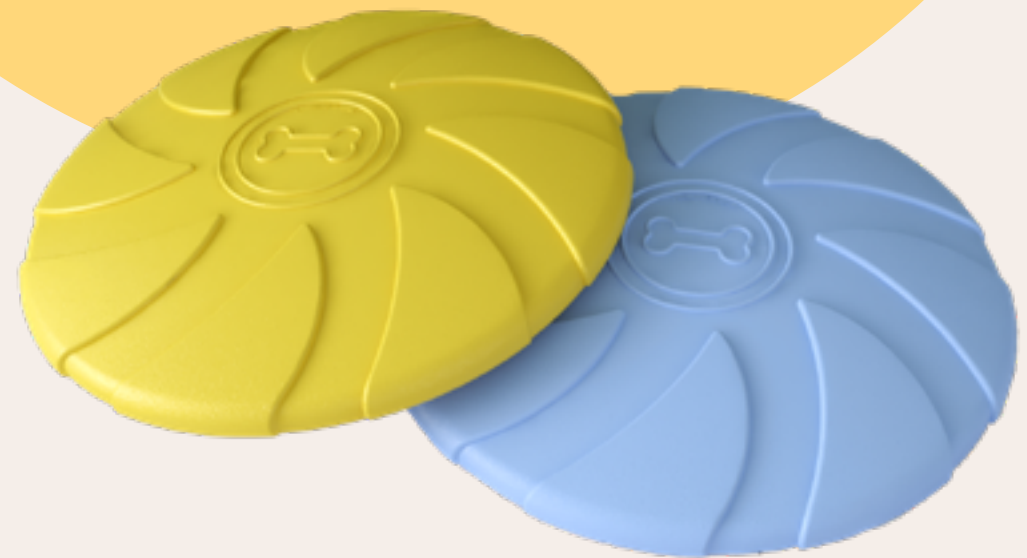

THROW - FETCH TOYS

FRISBEE BONE

31011

Reference
(Multicolor)

S

Size

- ☐ Rigid
- ☒ Soft
- ☐ Smooth
- ☒ With textures
- ☐ Lickimat
- ☐ Inside Play
- ☒ Outside Play
- ☐ Treat Dispenser

SCENT

Optional / Custom

NATURAL RUBBER

Material

33064

YELLOW

Options Color

33065

BLUE

33066

RED

33067

ORANGE