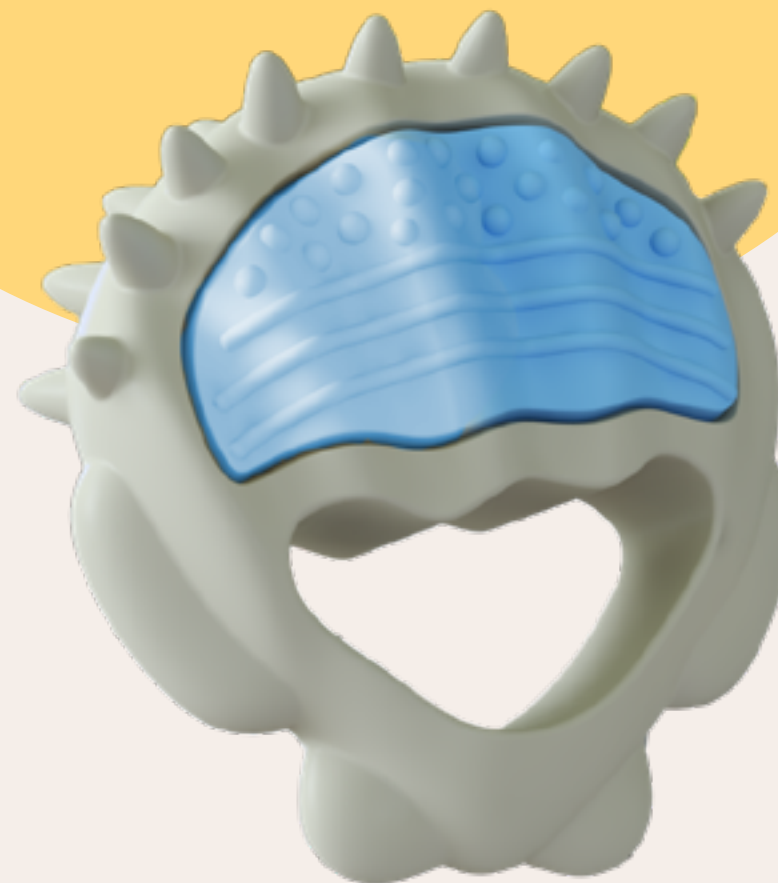

CHEW TOYS

SEA SHELL

33 197

Reference

M

Size

- ☒ Rigid
- ☐ Soft
- ☐ Smooth
- ☒ With textures
- ☒ Lickimat
- ☒ Inside Play
- ☐ Outside Play
- ☐ Treat Dispenser

SCENT

Optional / Custom

NATURAL RUBBER

Material

GRAY/BLUE

Options Color