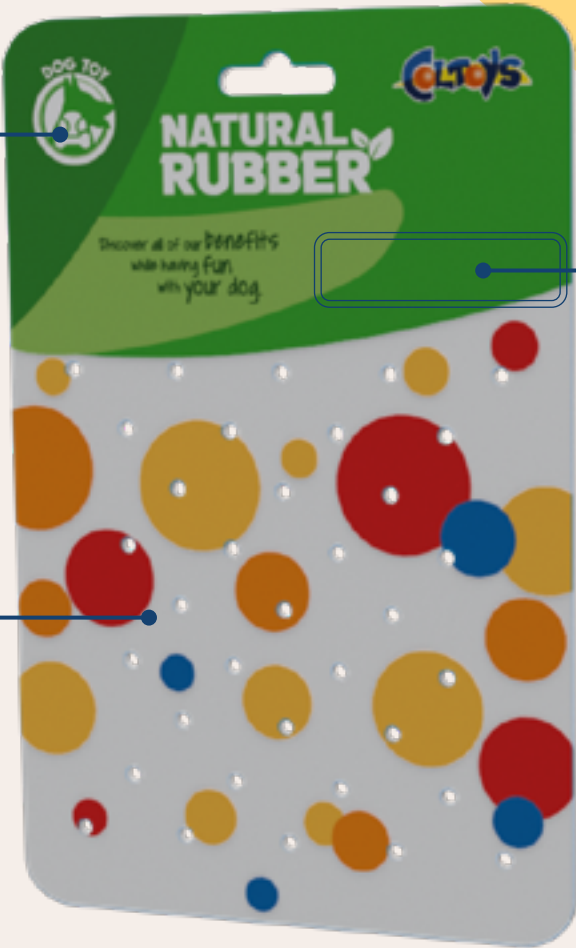

PACKAGING

FOR ALL

Iconography

Product Area

SIZE

HEIGHT
8.6 IN

LENGTH
5.7 IN

Toy Category