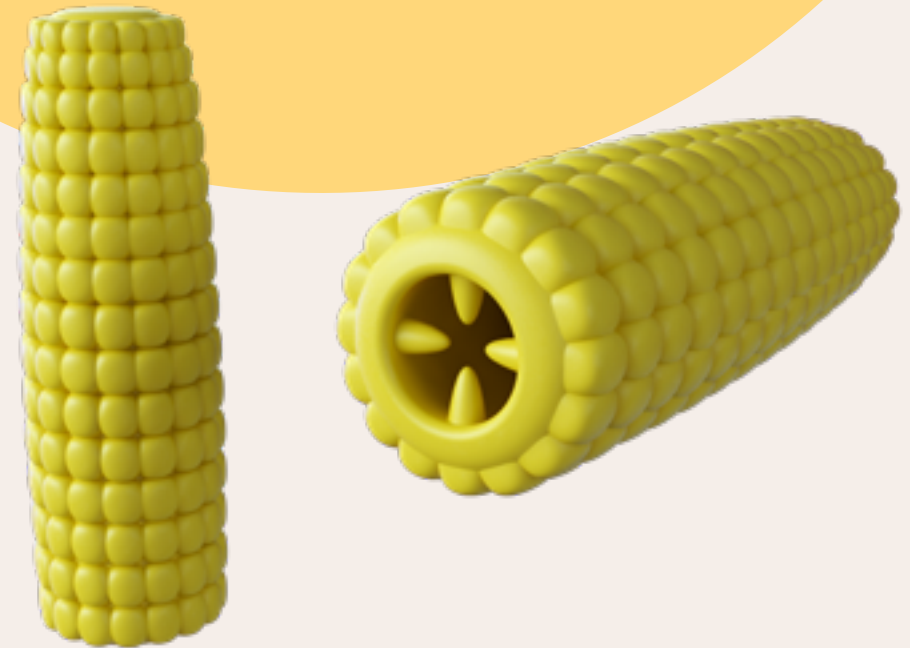

CHEW TOYS

BABY CORN

33033

Reference

S

Size

- ☒ Rigid
- ☐ Soft
- ☐ Smooth
- ☒ With textures
- ☒ Lickimat
- ☒ Inside Play
- ☐ Outside Play
- ☐ Treat Dispenser

SCENT

Optional / Custom

NATURAL RUBBER

Material

YELLOW

Options Color