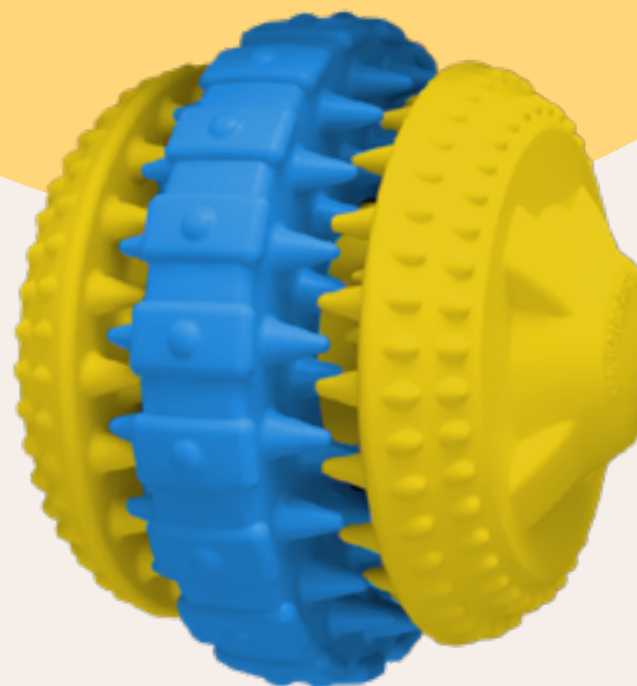

NATURAL RUBBER

Material

33080

YELLOW/BLUE

Options Color