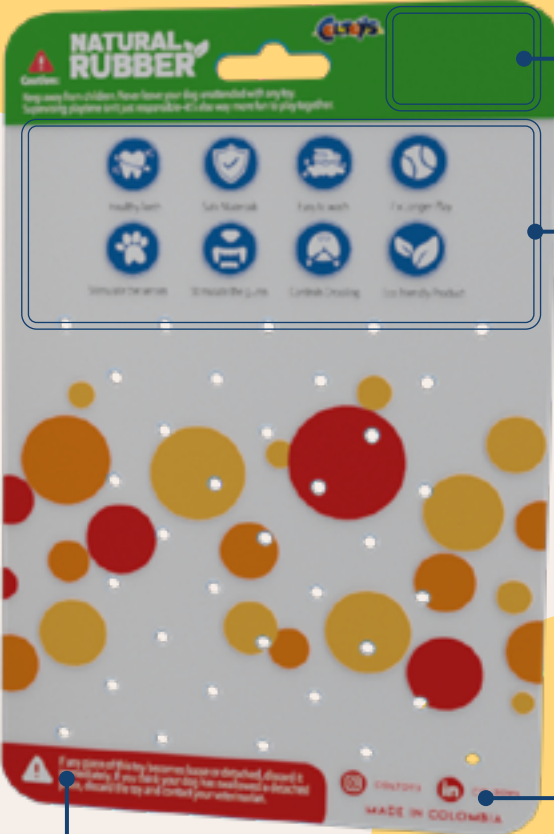

### SIZE

HEIGHT  
8.6 IN

LENGTH  
5.7 IN

Toy Category

Barcode

Product Iconography

Social Media

Warning text