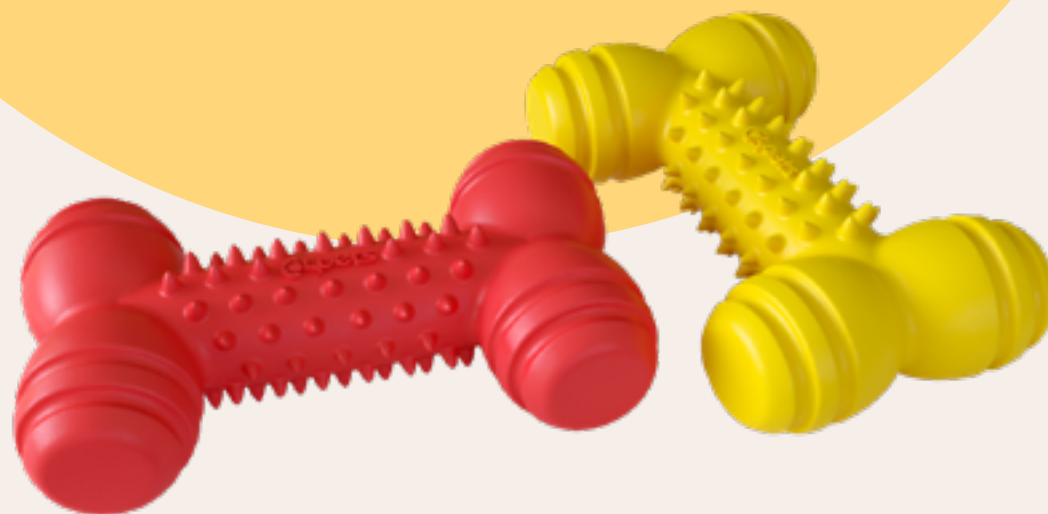

CHEW TOYS

BONE TEETH

19200

Reference
(Multicolor)

S

Size

- ☒ Rigid
- ☐ Soft
- ☐ Smooth
- ☒ With textures
- ☒ Lickimat
- ☒ Inside Play
- ☐ Outside Play
- ☐ Treat Dispenser

SCENT

Optional / Custom

NATURAL RUBBER

Material

33125

YELLOW

Options Color

33126

BLUE

33127

RED

33128

ORANGE