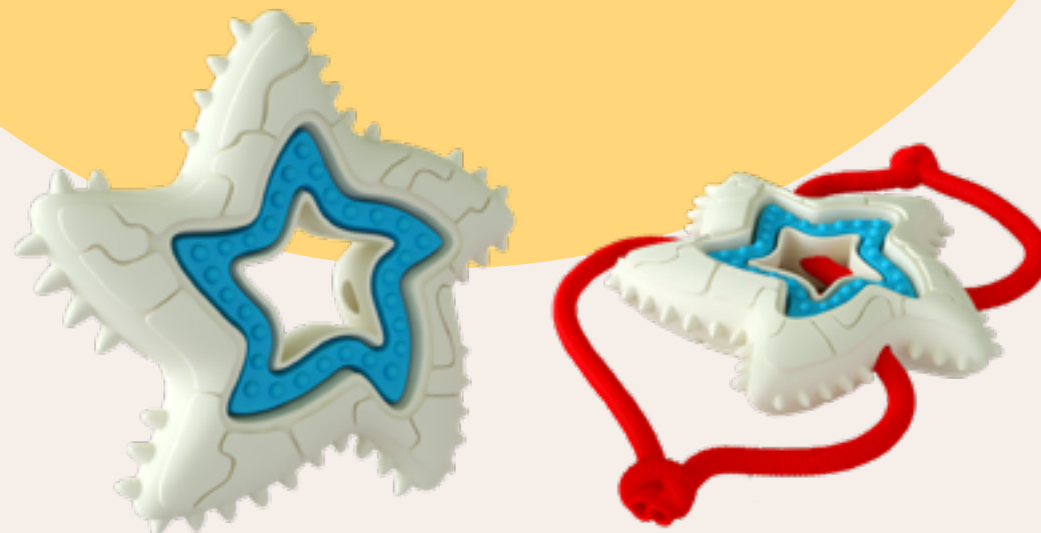

ROPE TOYS

STARFISH

33079

Reference

M

Size

- ☒ Rigid
- ☐ Soft
- ☐ Smooth
- ☒ With textures
- ☒ Lickimat
- ☒ Inside Play
- ☒ Outside Play
- ☐ Treat Dispenser

SCENT

Optional / Custom

NATURAL RUBBER

Material

BLUE/WHITE

Options Color