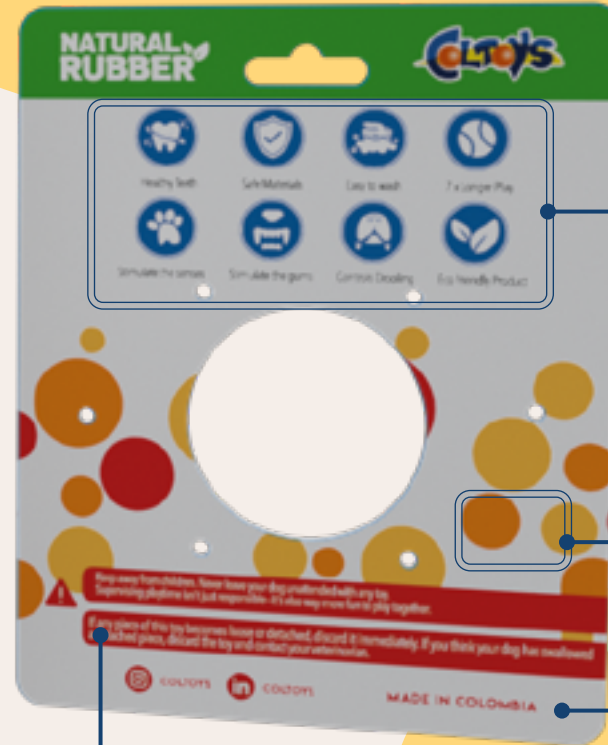

### SIZE

HEIGHT  
7 IN

LENGTH  
5.7 IN

Iconography

Product Area

Toy Category

Product Iconography

Barcode