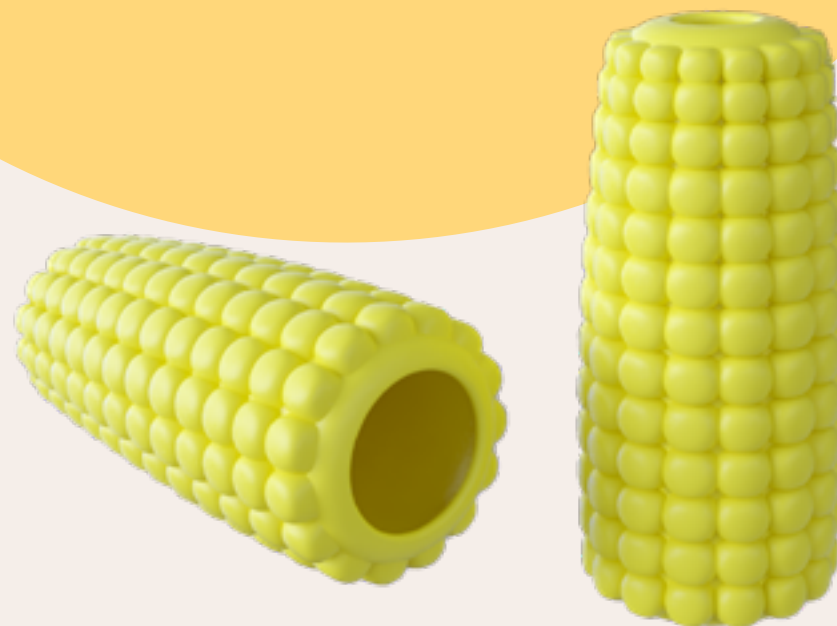

INTERACTIVE TOYS

CORN

3 1070

Reference
(Multicolor)

M

Size

- ☒ Rigid
- ☐ Soft
- ☐ Smooth
- ☒ With textures
- ☒ Lickimat
- ☒ Inside Play
- ☐ Outside Play
- ☒ Treat Dispenser

SCENT

Optional / Custom

NATURAL RUBBER

Material

33199

YELLOW

Options Color